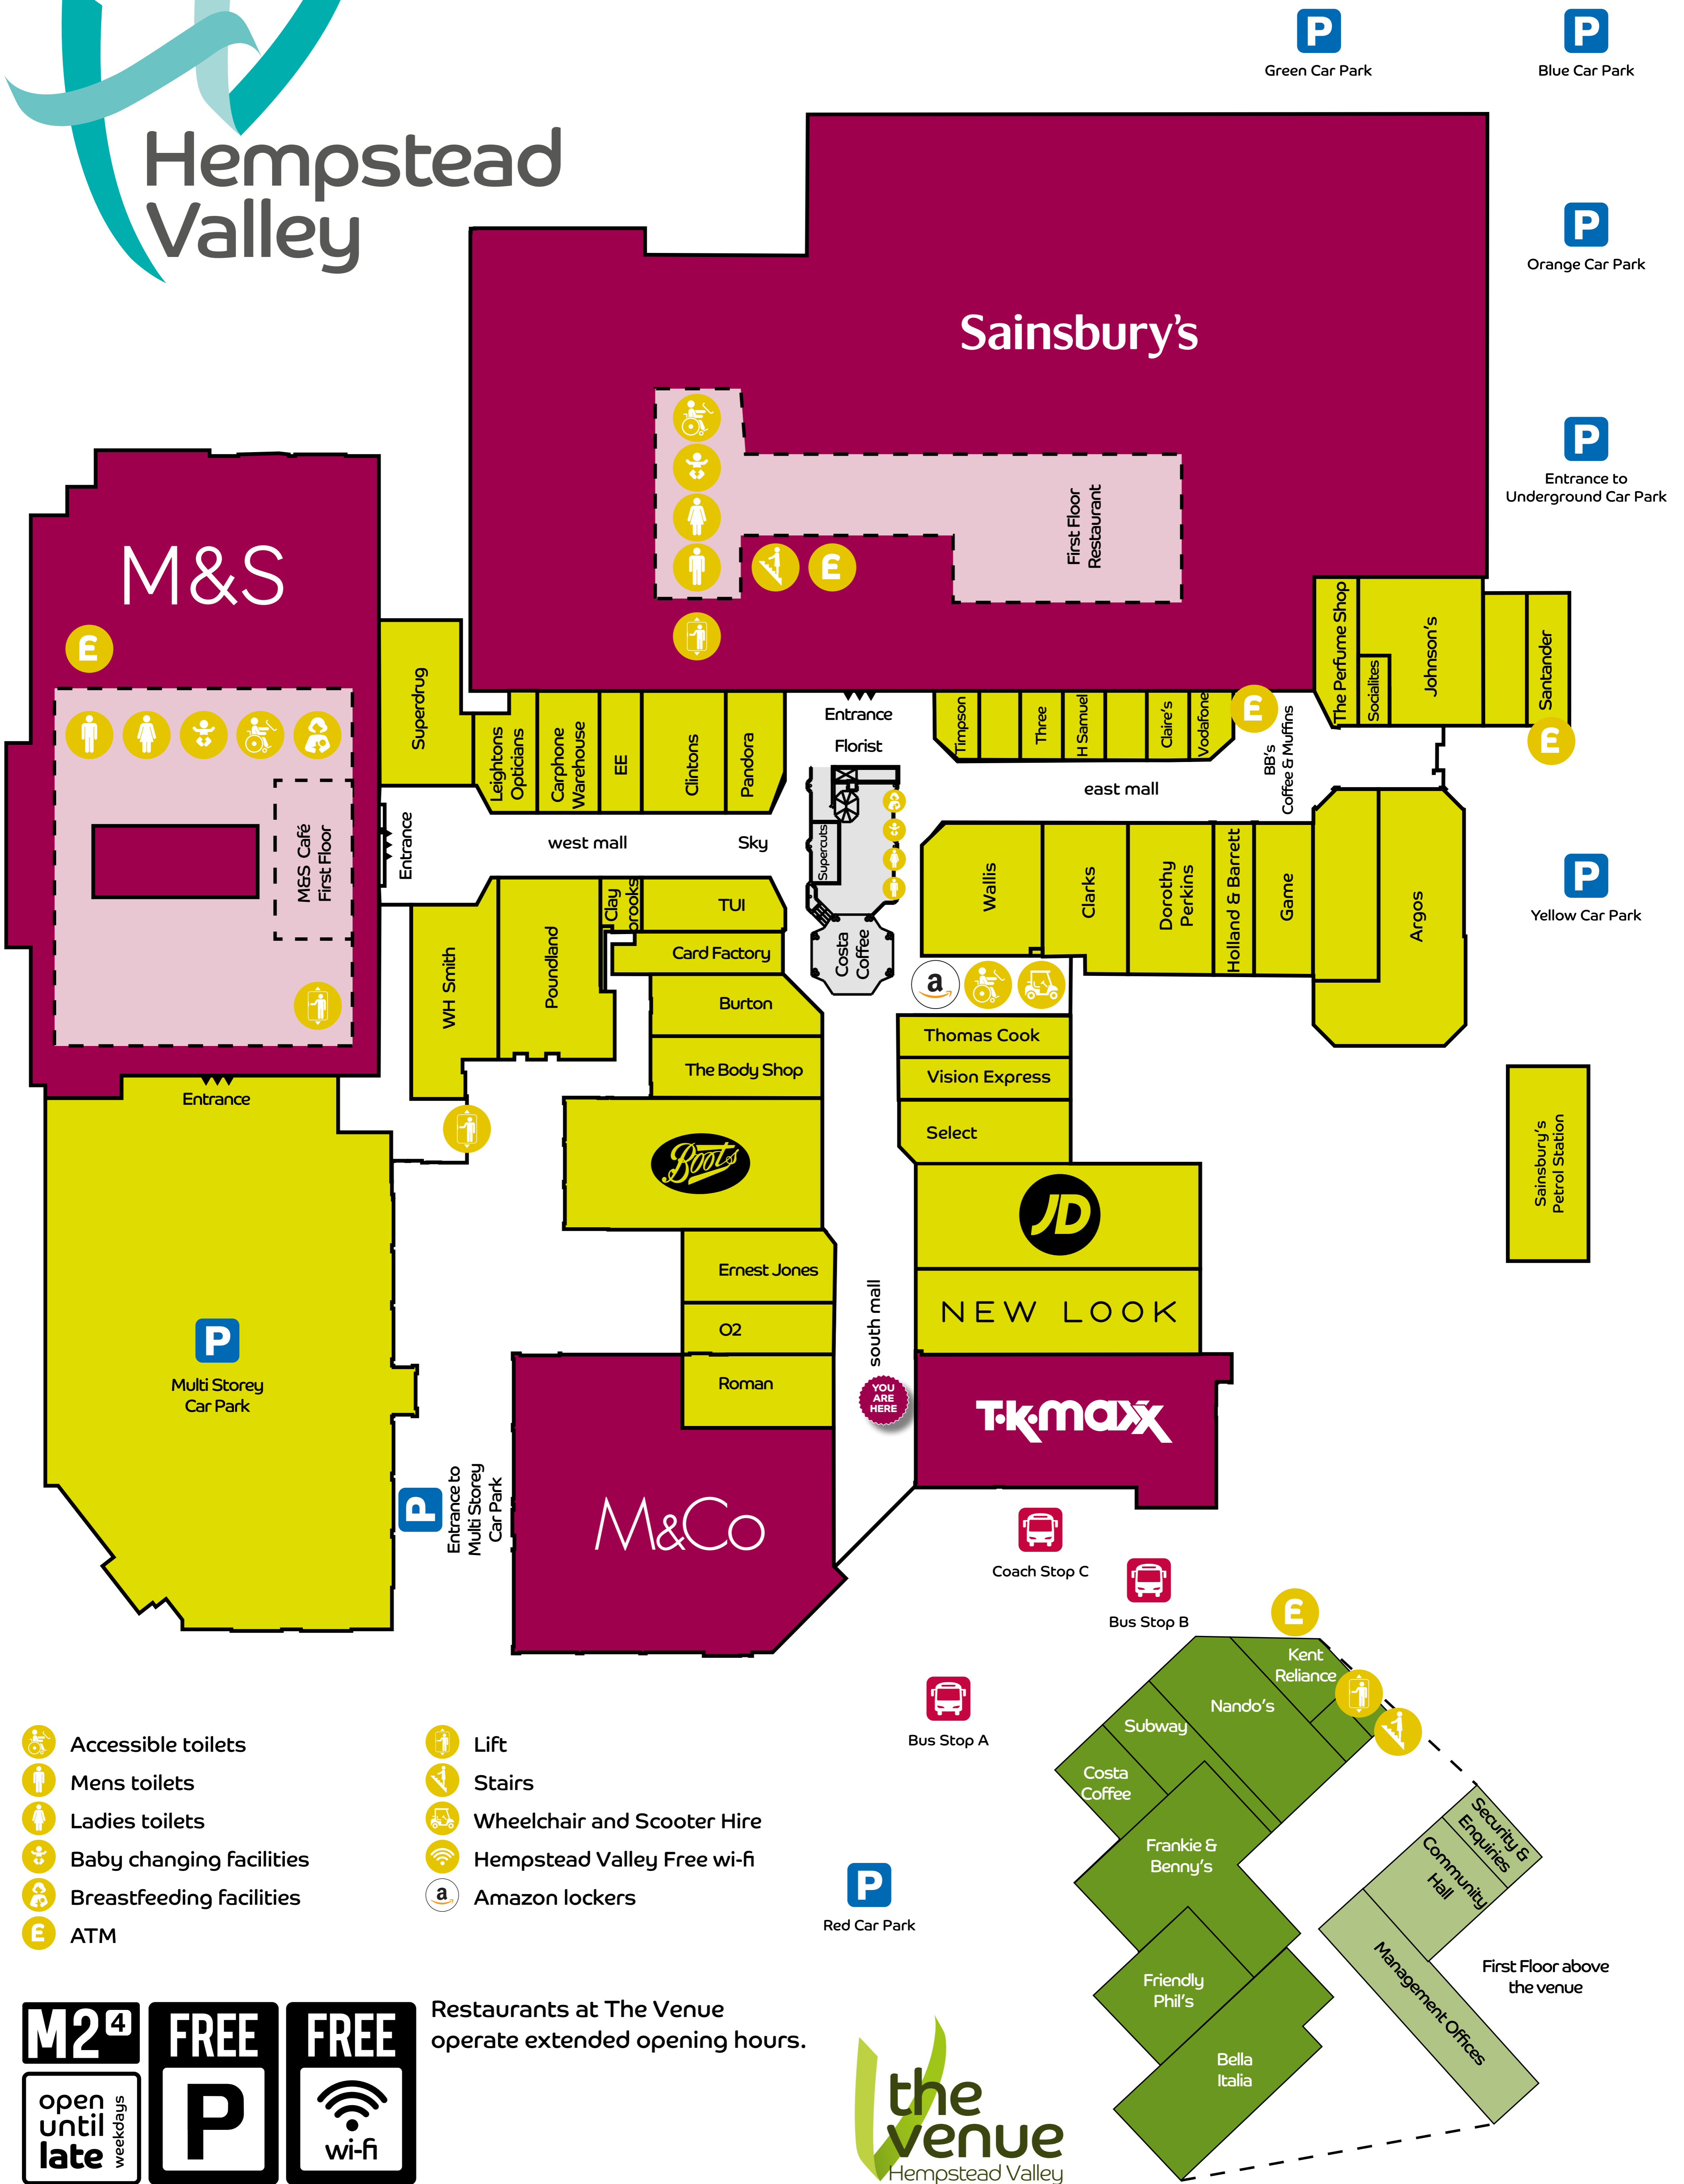

M2⁴ **FREE** **FREE**

open until late weekdays

P **wi-fi**

Restaurants at The Venue operate extended opening hours.

Hempstead Valley

- Accessible toilets
- Mens toilets
- Ladies toilets
- Baby changing facilities
- Breastfeeding facilities
- ATM

- Lift
- Stairs
- Wheelchair and Scooter Hire
- Hempstead Valley Free wi-fi
- Amazon lockers

M2⁴ **FREE** **FREE**

open until late weekdays

P **wi-fi**

Restaurants at The Venue operate extended opening hours.