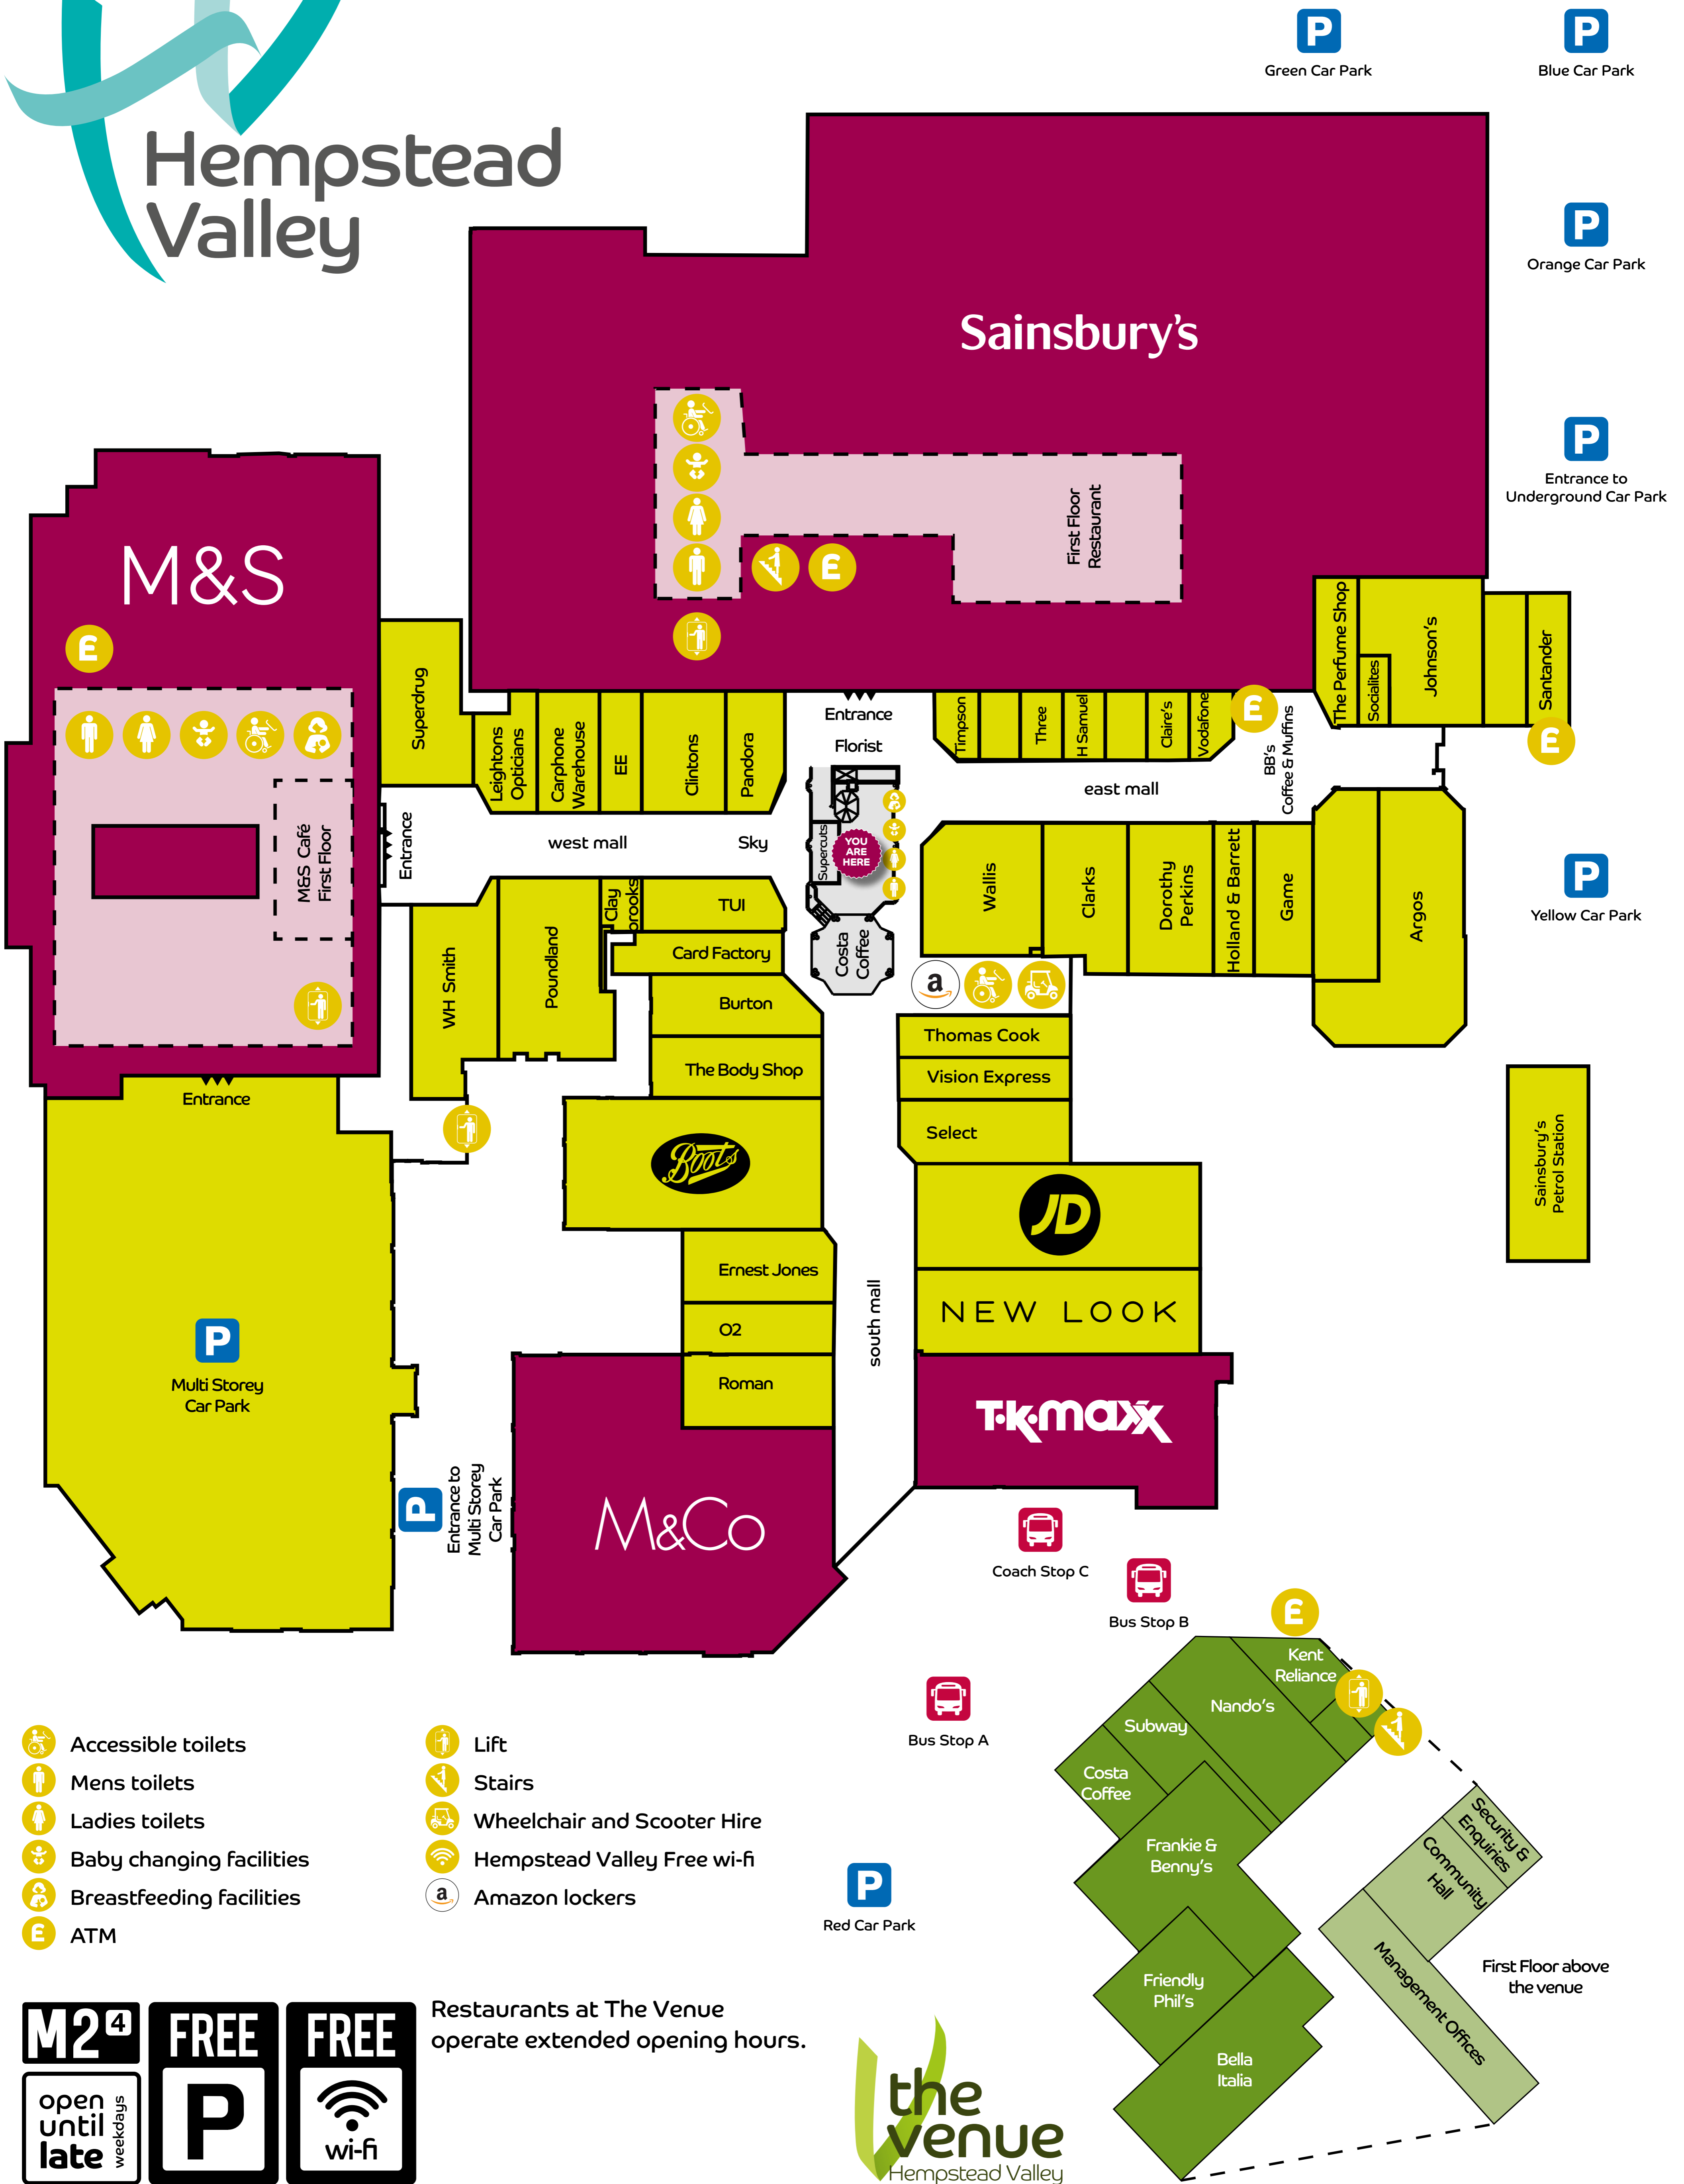

Hempstead Valley

- Accessible toilets
- Mens toilets
- Ladies toilets
- Baby changing facilities
- Breastfeeding facilities
- ATM

- Lift
- Stairs
- Wheelchair and Scooter Hire
- Hempstead Valley Free wi-fi
- Amazon lockers

M2⁴ **FREE** **FREE**

open until late weekdays

P **wi-fi**

Restaurants at The Venue operate extended opening hours.

Hempstead Valley

- Accessible toilets
- Mens toilets
- Ladies toilets
- Baby changing facilities
- Breastfeeding facilities
- ATM

- Lift
- Stairs
- Wheelchair and Scooter Hire
- Hempstead Valley Free wi-fi
- Amazon lockers

M2⁴ **FREE** **FREE**

open until late weekdays

P **wi-fi**

Restaurants at The Venue operate extended opening hours.