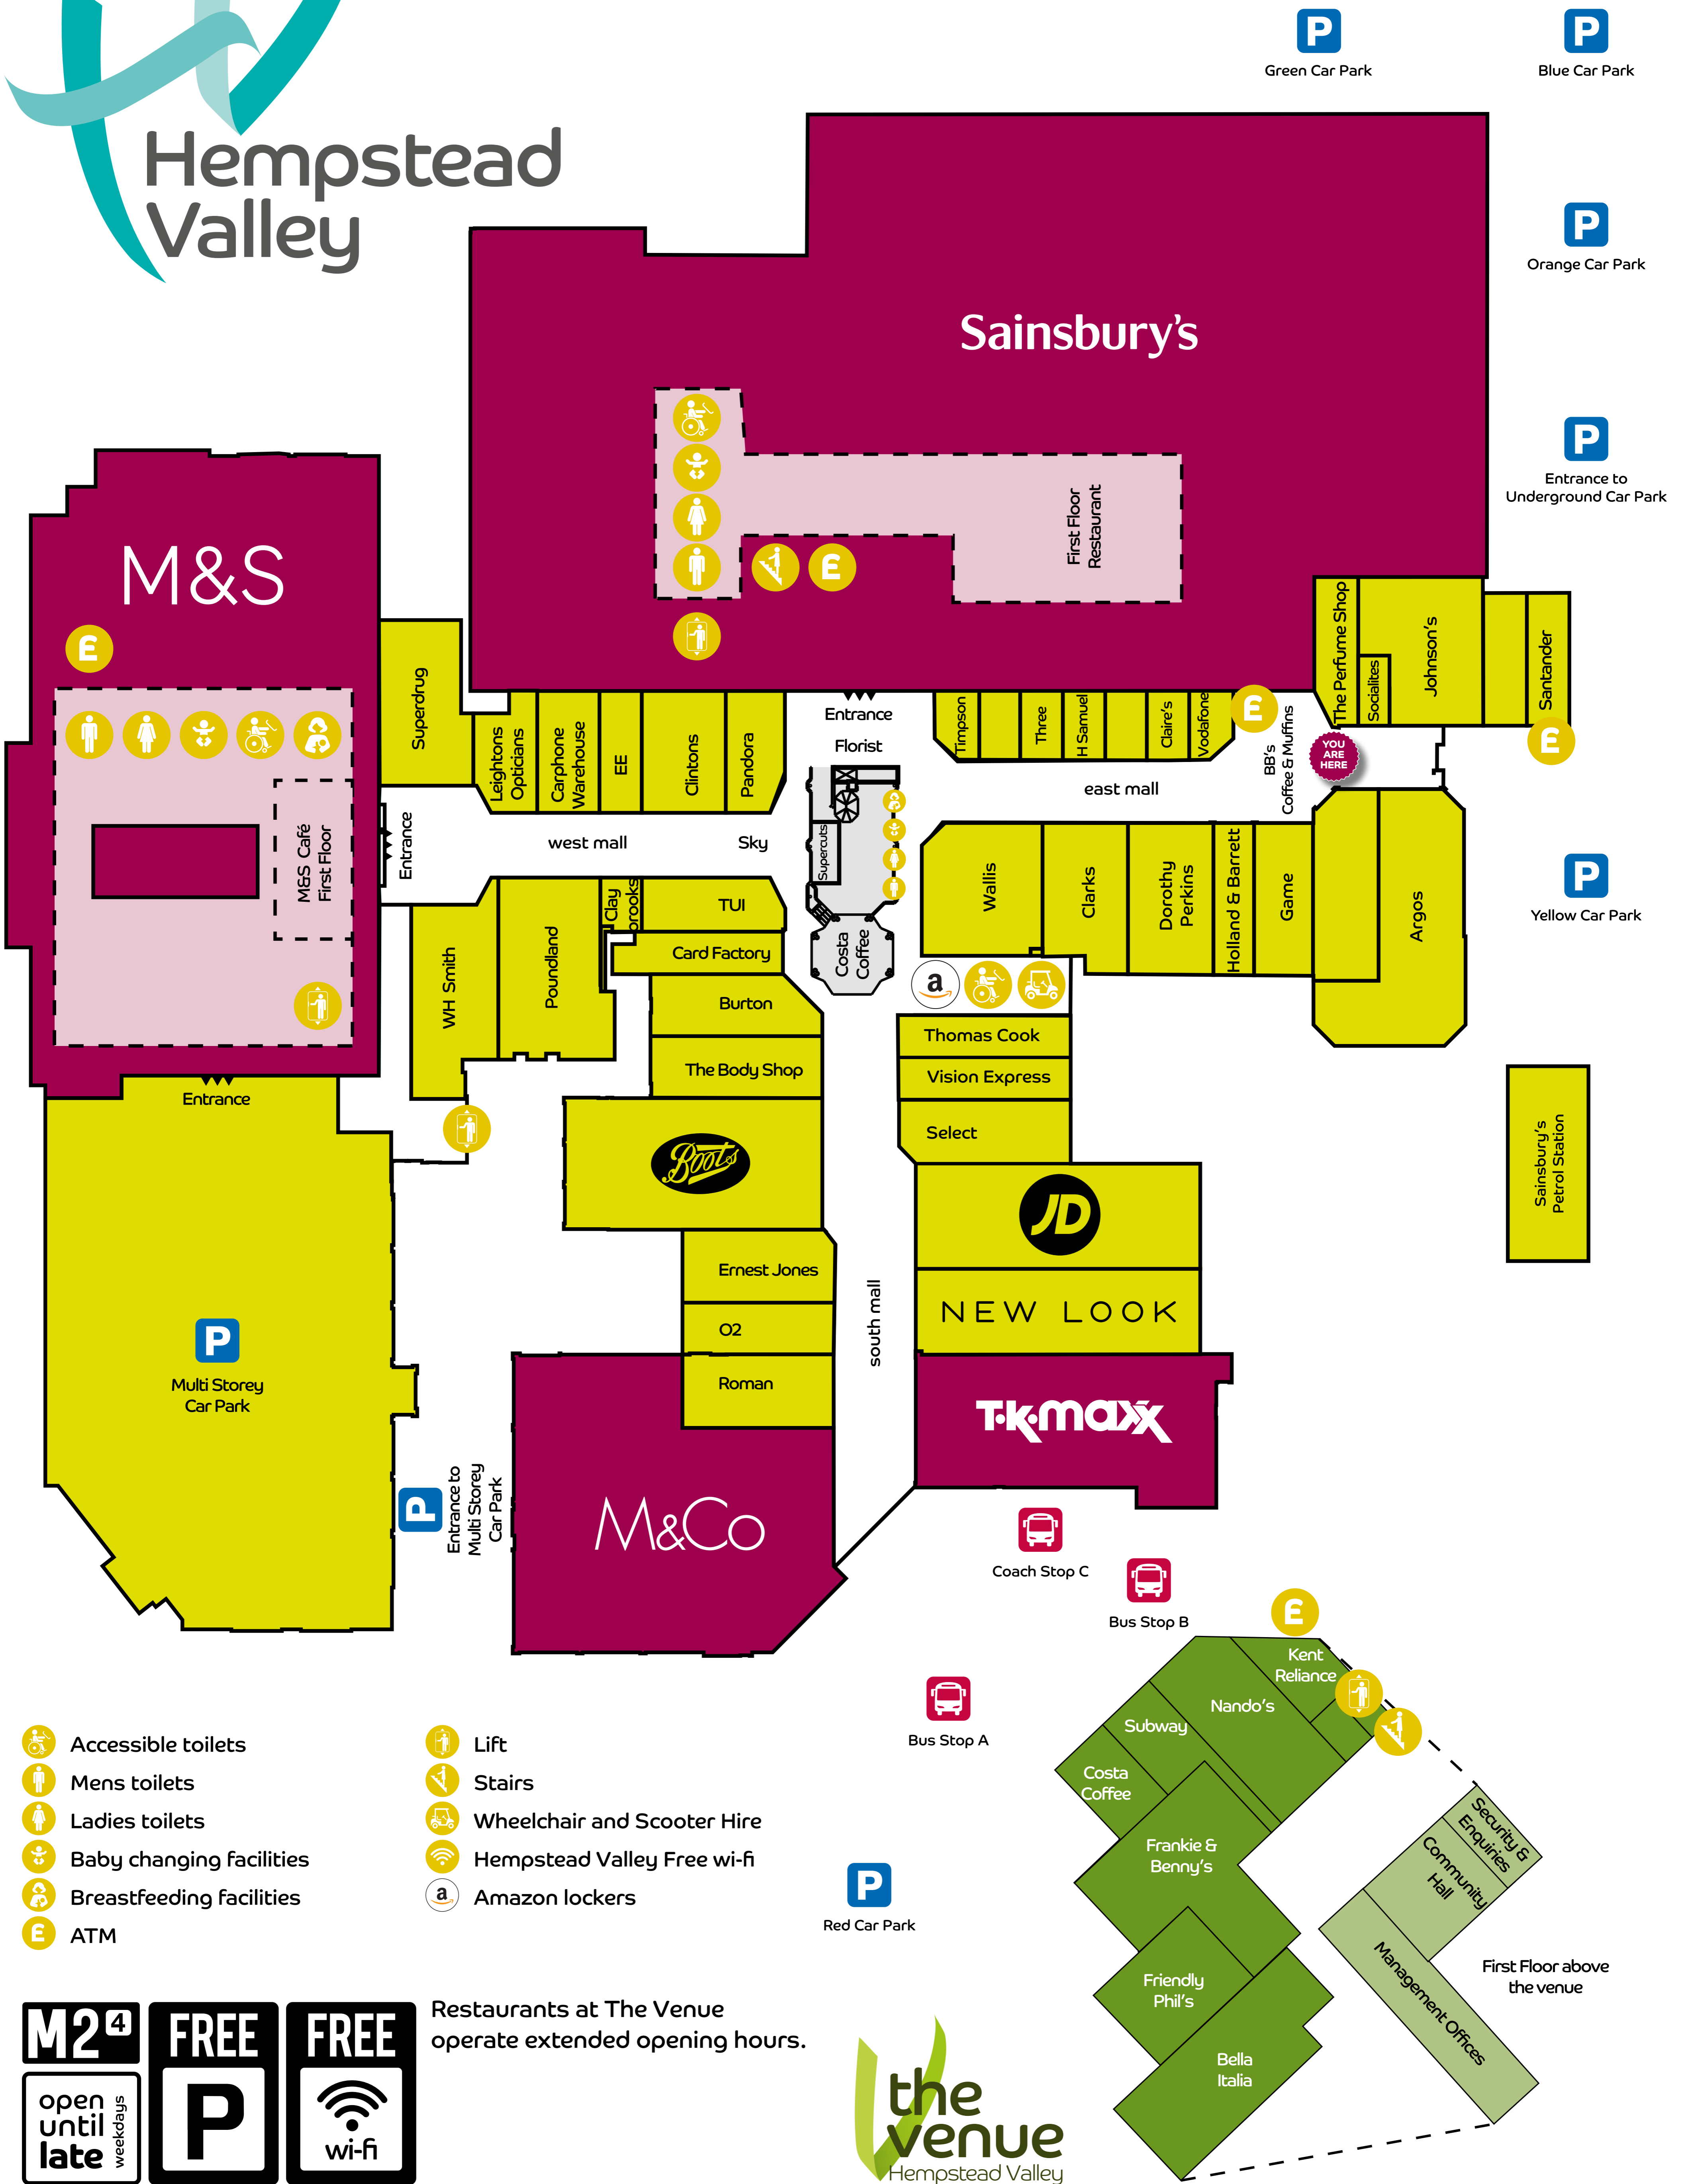

Hempstead Valley

- Accessible toilets
- Mens toilets
- Ladies toilets
- Baby changing facilities
- Breastfeeding facilities
- ATM

- Lift
- Stairs
- Wheelchair and Scooter Hire
- Hempstead Valley Free wi-fi
- Amazon lockers

M2⁴ **FREE** **FREE**

open until late weekdays

P **wi-fi**

Restaurants at The Venue operate extended opening hours.