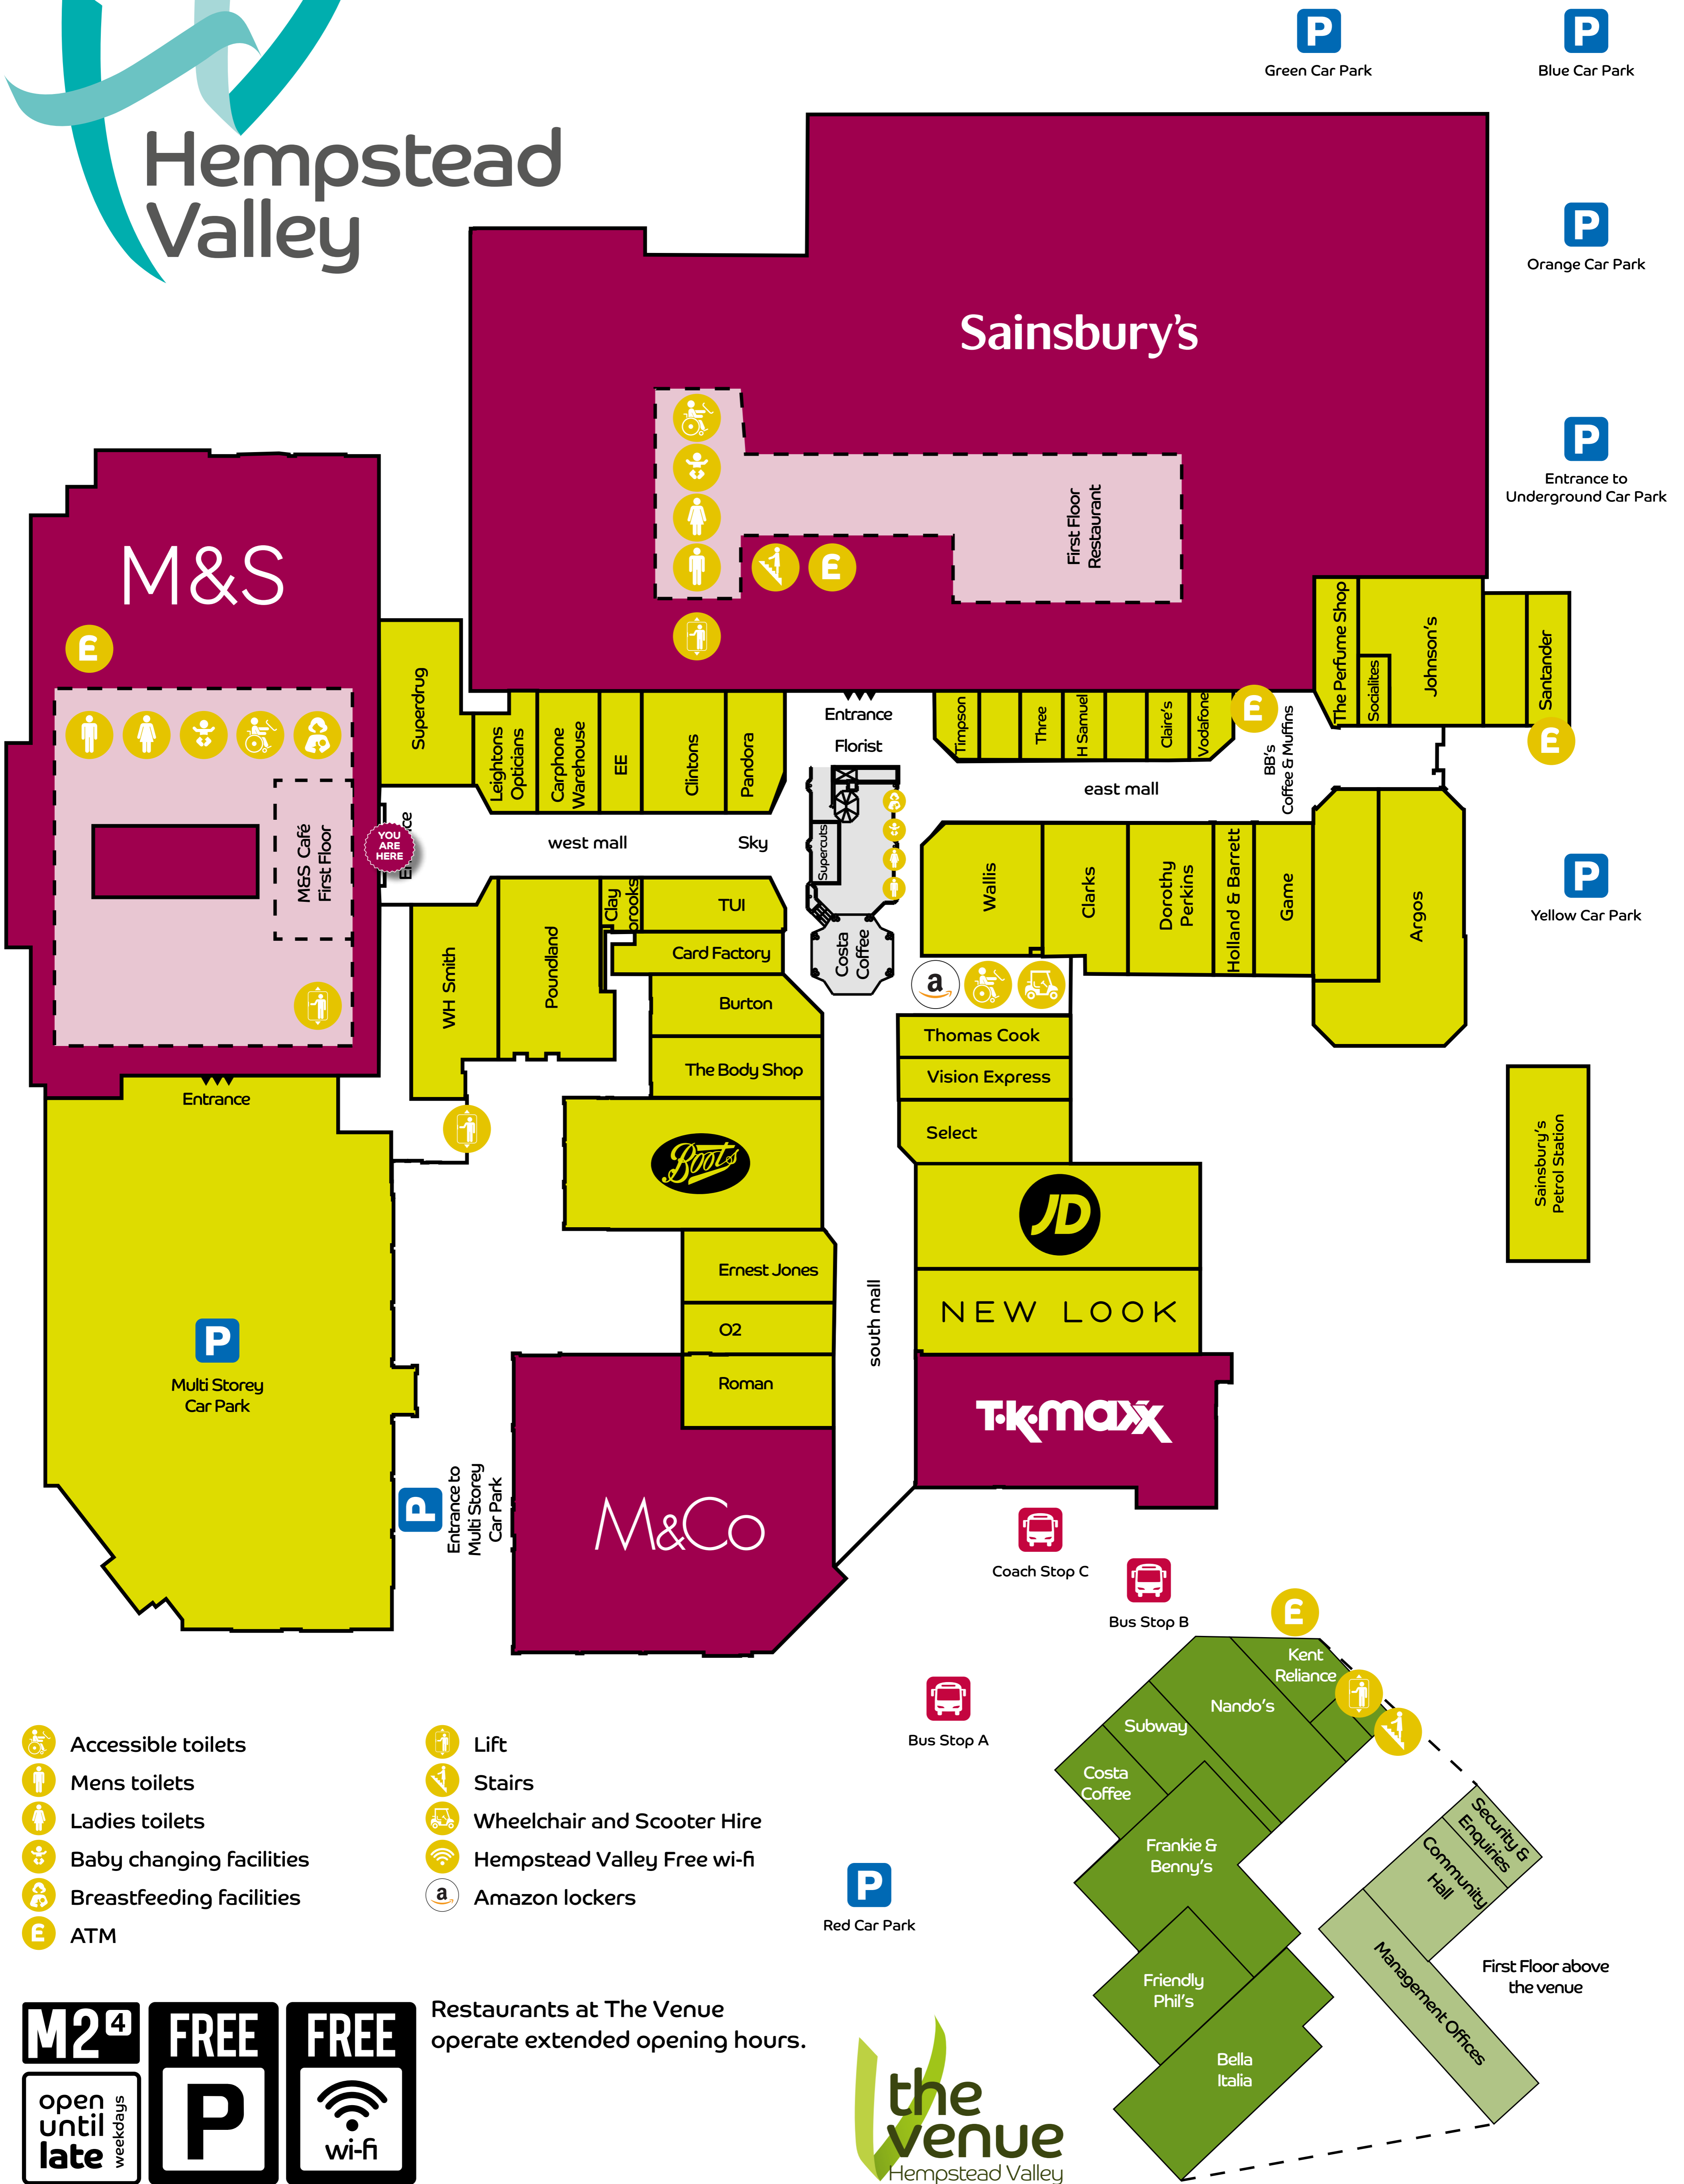

Hempstead Valley

- Accessible toilets
- Mens toilets
- Ladies toilets
- Baby changing facilities
- Breastfeeding facilities
- ATM

- Lift
- Stairs
- Wheelchair and Scooter Hire
- Hempstead Valley Free wi-fi
- Amazon lockers

M2⁴ **FREE** **FREE**

open until late weekdays

P **wi-fi**

Restaurants at The Venue operate extended opening hours.

Hempstead Valley

- Accessible toilets
- Mens toilets
- Ladies toilets
- Baby changing facilities
- Breastfeeding facilities
- ATM

- Lift
- Stairs
- Wheelchair and Scooter Hire
- Hempstead Valley Free wi-fi
- Amazon lockers

M2⁴ **FREE** **FREE**

open until late weekdays

P **wi-fi**

Restaurants at The Venue operate extended opening hours.